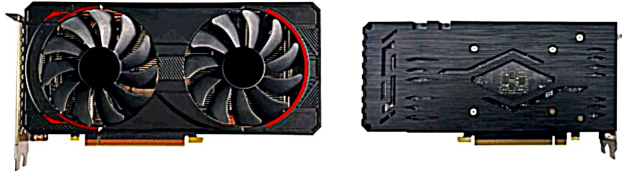

RTX3060Ti-8GB GDDR6

iPacTech

Specifications

GPU	RTX3060Ti-8GB
Memory Size	8GB
Memory Type	GDDR6
CORE	4864 Units
Core/Boost Clock	1414/1665 MHz
Memory Clock	14 Gbps
Memory Bus	256-Bit
Interface	PCI Express 4.0
Output	3*DP/HDMI
Power Consumption	210W
Recommended PSU	600W
Dimension	244x130x43mm
Maximim Resolution	7680x4320

Features

- NVIDIA® GeForce Experience™
- Microsoft DirectX® 12 Ultimate
- PCI Express Gen 4
- NVIDIA GPU Boost™
- NVIDIA DLSS & Reflex
- Vulkan RT,API,Open GL 4.6
- NVIDIA Ansel & Freestyle
- NVIDIA G-SYNC®
- 4K H264 Decode/Encode
- NVENC/NVDEC Encode/Decode
- HDMI™ 2.1 Support
- NVIDIA Omniverse

I/O Connections

1 HDMI

2 Display Port

Dimensions

8 pin Power connectors*1