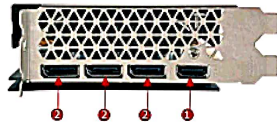

I/O Connections

1 HDMI

2 Display Port

Dimensions

8 pin Power connectors*1